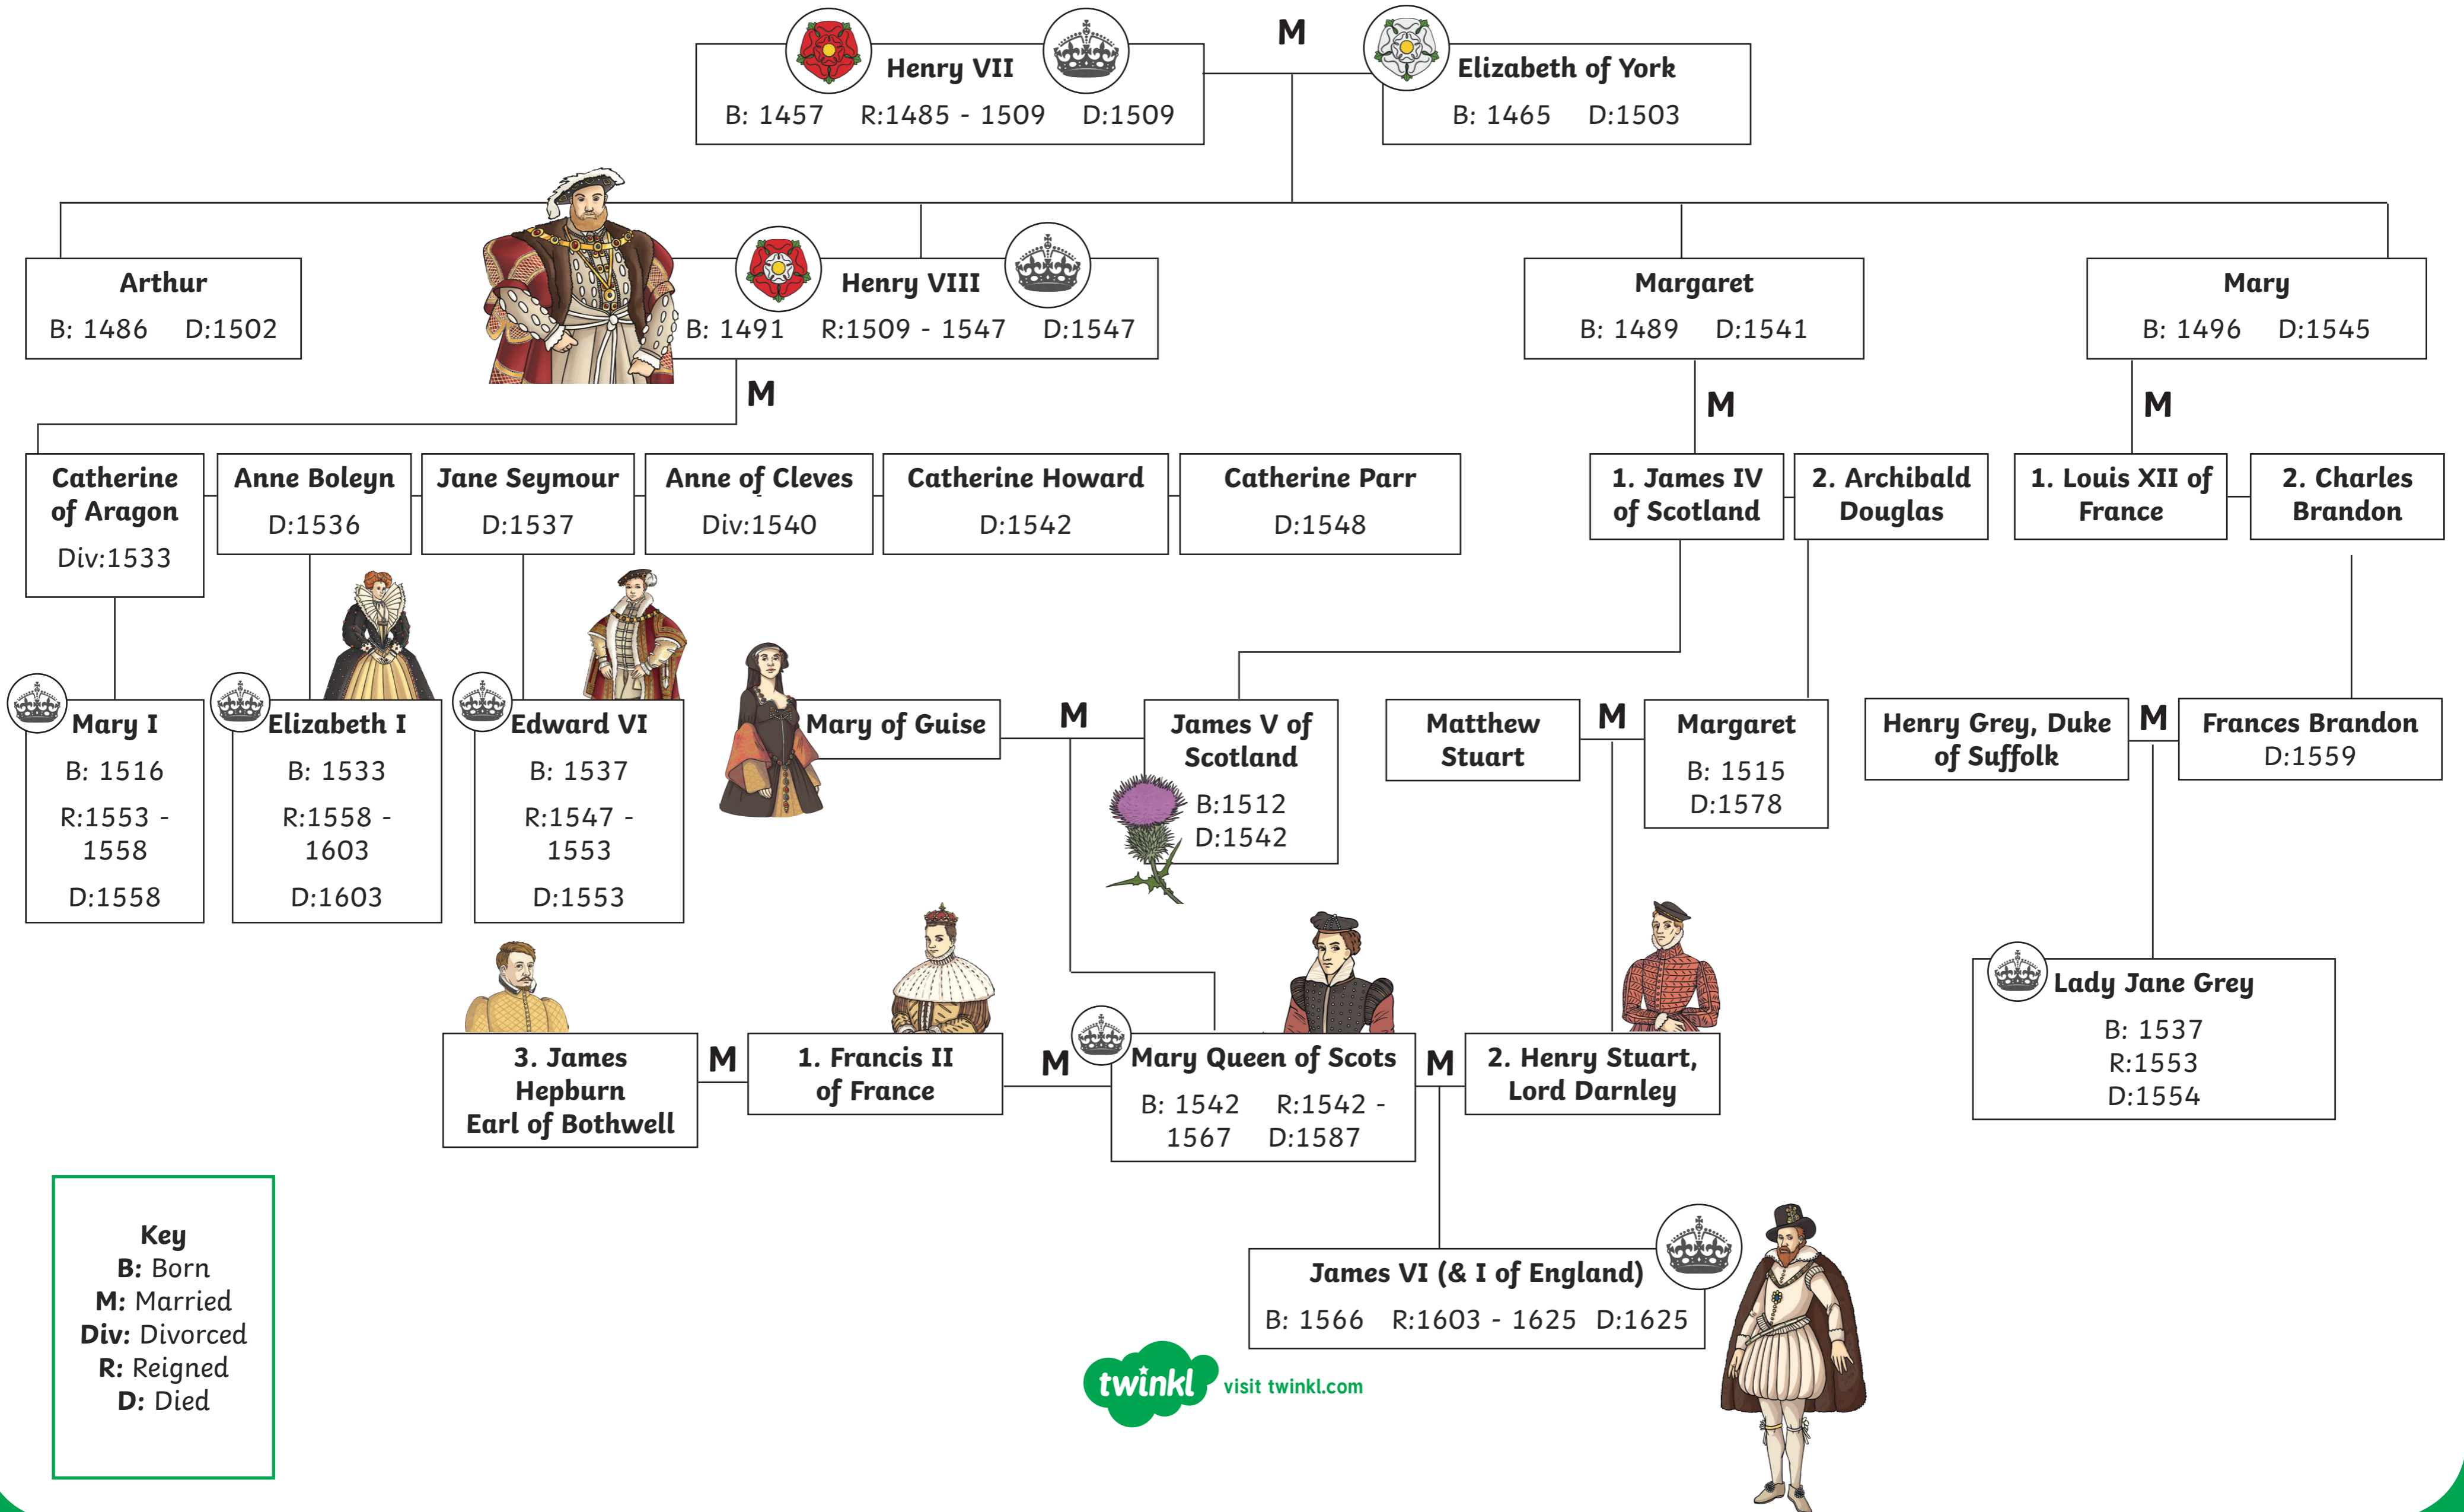

Tudor and Stuarts Royal Family Tree

Key
B: Born
M: Married
Div: Divorced
R: Reigned
D: Died